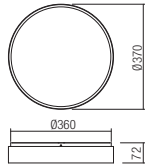

Led type SMD LED 2835 72 pcs x 0,60W
Power 43,6W
Input 220-240V, 50/60Hz
Color temperature 3000K
Lumen source 4568 lm
Lumen system 2650 lm
CRI 90
Dimmable (3 step)

CE IP20