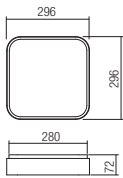

Led type SMD LED 2835 54 pcs x 0,59W
Power 32W
Input 220-240V, 50/60Hz
Color temperature 3000K
Lumen source 3428 lm
Lumen system 2345 lm
CRI 90
Dimmable (3 step)

CE IP20