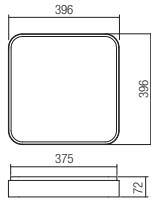

Led type SMD LED 2835 78 pcs x 0,60W
Power 47W
Input 220-240V, 50/60Hz
Color temperature 3000K
Lumen source 4950 lm
Lumen system 2795 lm
CRI 90
Dimmable (3 step)

CE IP20