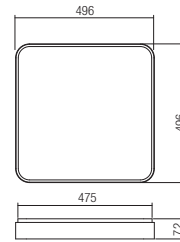

Led type SMD LED 2835 102x pcs x 0,59W
Power 60W
Input 220-240V, 50/60Hz
Color temperature 3000K
Lumen source 6472 lm
Lumen system 3545 lm
CRI 90
Dimmable (3 step)

CE IP20