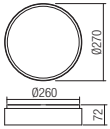

Led type SMD LED 2835 48 pcs x 0,60W
Power 29W
Input 220-240V, 50/60Hz
Color temperature 3000K
Lumen source 3046 lm
Lumen system 2024 lm
CRI 90
Dimmable (3 step)

CE IP20