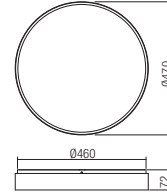

Led type SMD LED 2835 90 pcs x 0,59W
Power 53,6W
Input 220-240V, 50/60Hz
Color temperature 3000K
Lumen source 5710 lm
Lumen system 3269 lm
CRI 90
Dimmable (3 step)

CE IP20